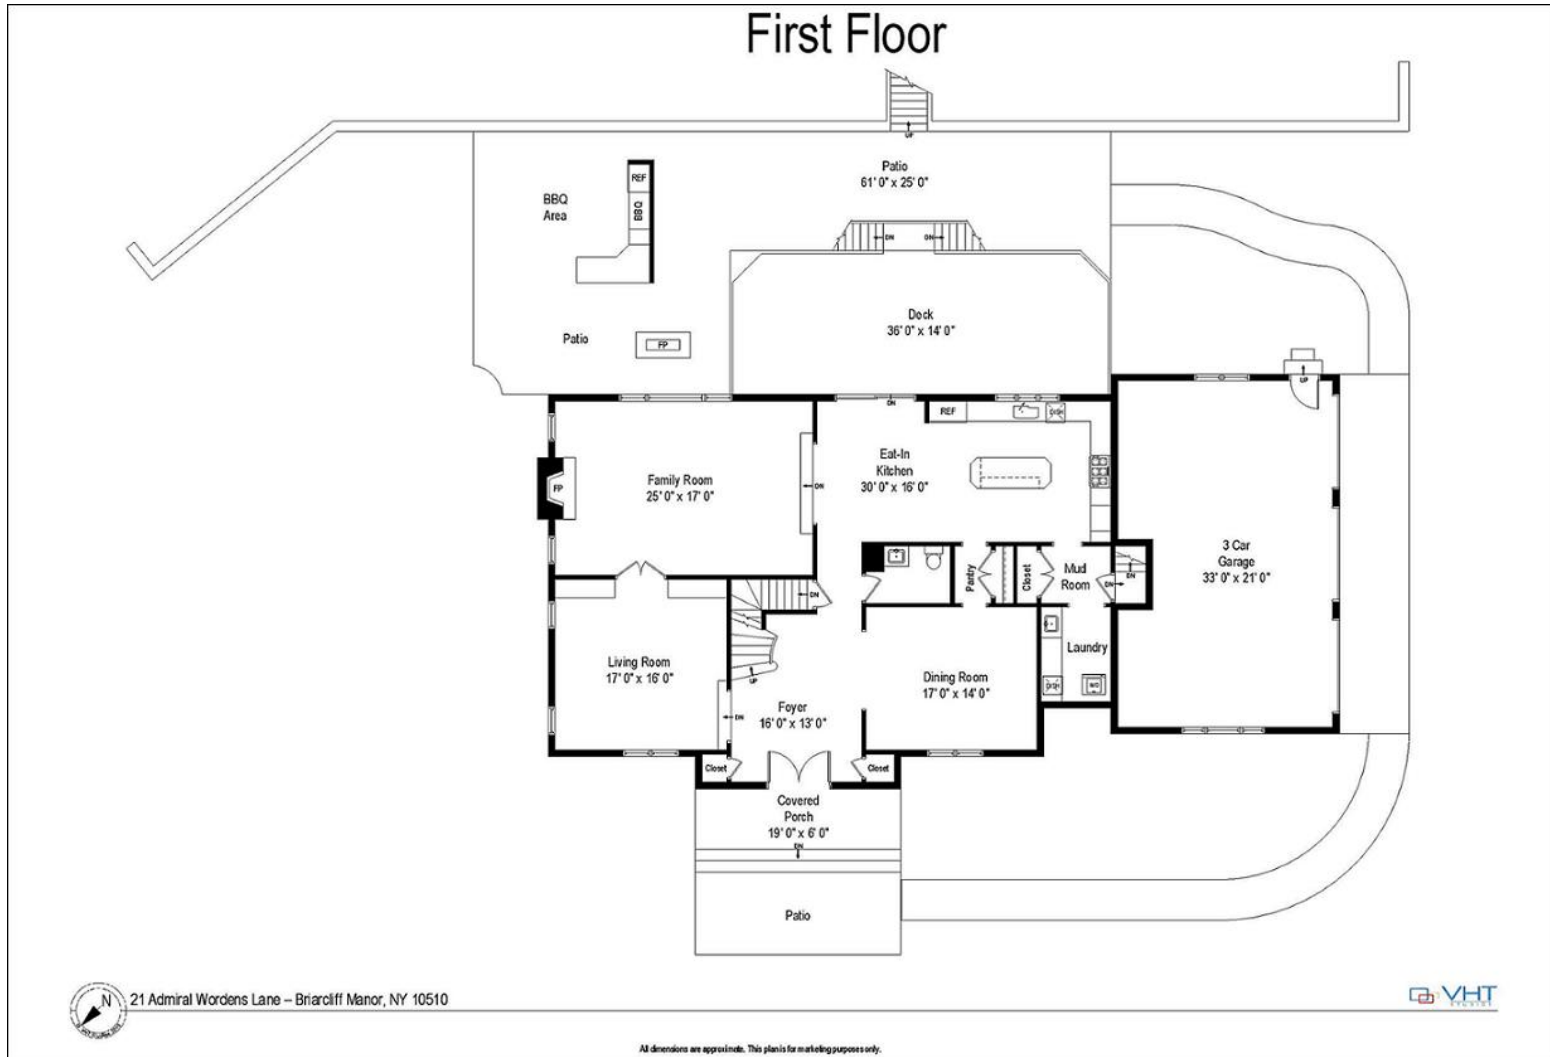

## Property Floor-plan

Address: 21 Admiral Wordens Ln., Briarcliff Manor, NY 10510

### Floor Description: First Floor

This floor plan illustration is an approximation of existing structures and features and is provided for convenience only with the permission of the seller. All measurements are approximate. The Mark Seiden Real Estate Team and the seller do not guarantee these measurements to be exact or to scale. Buyer should confirm measurements using their own sources.

## Property Floor-plan

Address: 21 Admiral Wordens Ln., Briarcliff Manor, NY 10510

Floor Description: Second Floor

### Floor Description: Lower Level