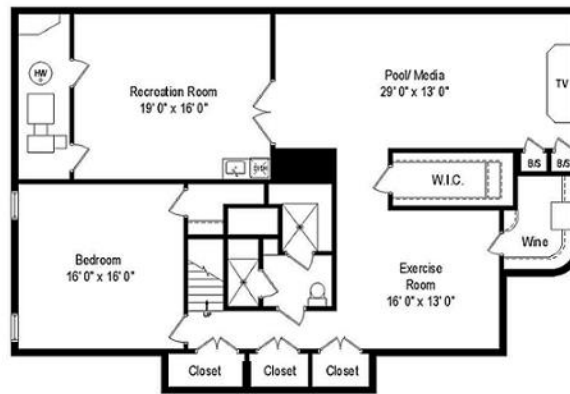

Property Floor-plan

Address: 21 Admiral Wordens Ln., Briarcliff Manor, NY 10510

Floor Description: Lower Level

Lower Level