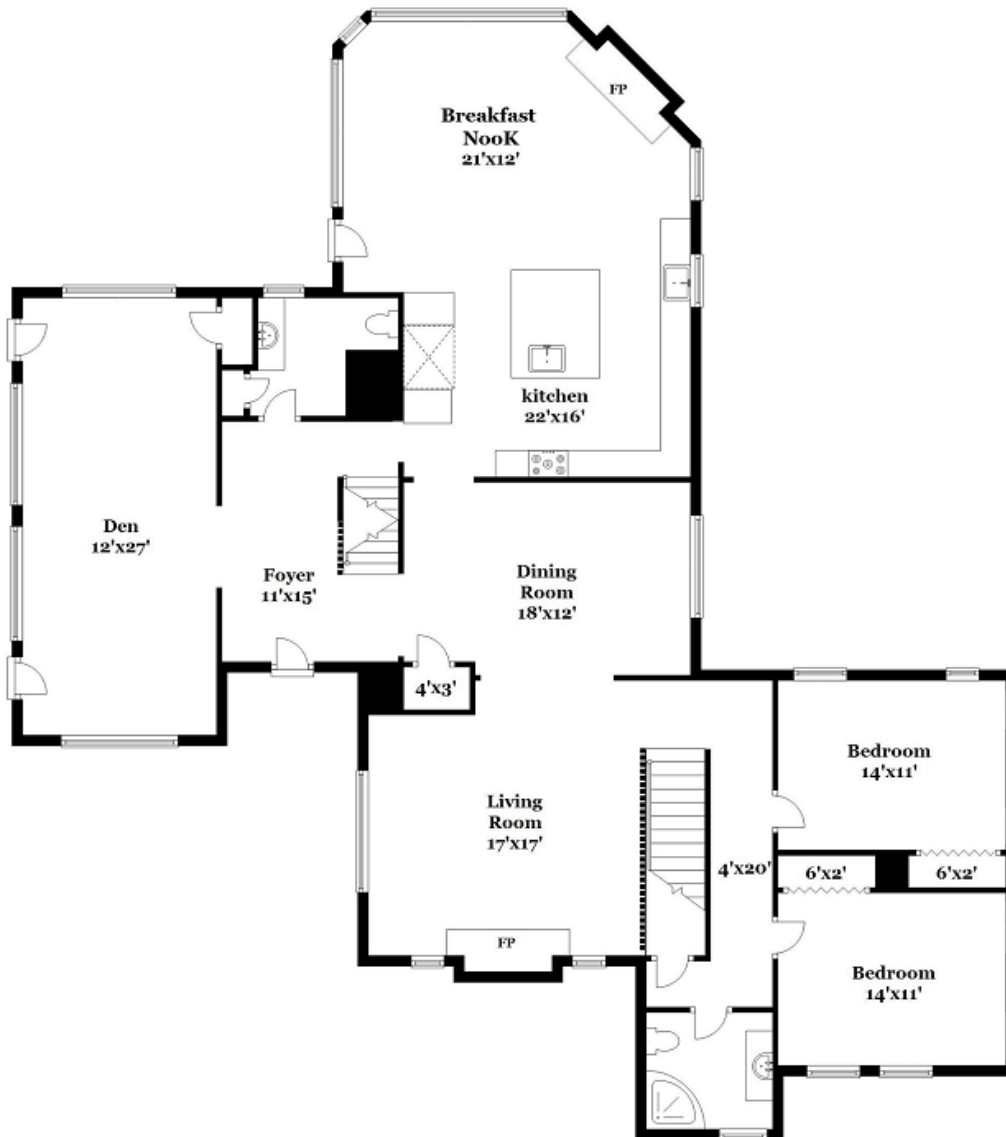

## Property Floor-plan

Address: 143 Midland Ave., Tarrytown, NY 10591

### Floor Description: First Floor

All measurements are approximate and not guaranteed. This illustration is provided for marketing and convenience only. All information should be verified independently. © PlanOmatic

This floor plan illustration is an approximation of existing structures and features and is provided for convenience only with the permission of the seller. All measurements are approximate. The Mark Seiden Real Estate Team and the seller do not guarantee these measurements to be exact or to scale. Buyer should confirm measurements using their own sources.

Property Floor-plan

Address: 143 Midland Ave., Tarrytown, NY 10591

Floor Description: Second Floor

All measurements are approximate and not guaranteed. This illustration is provided for marketing and convenience only. All information should be verified independently. © PlanOmatic