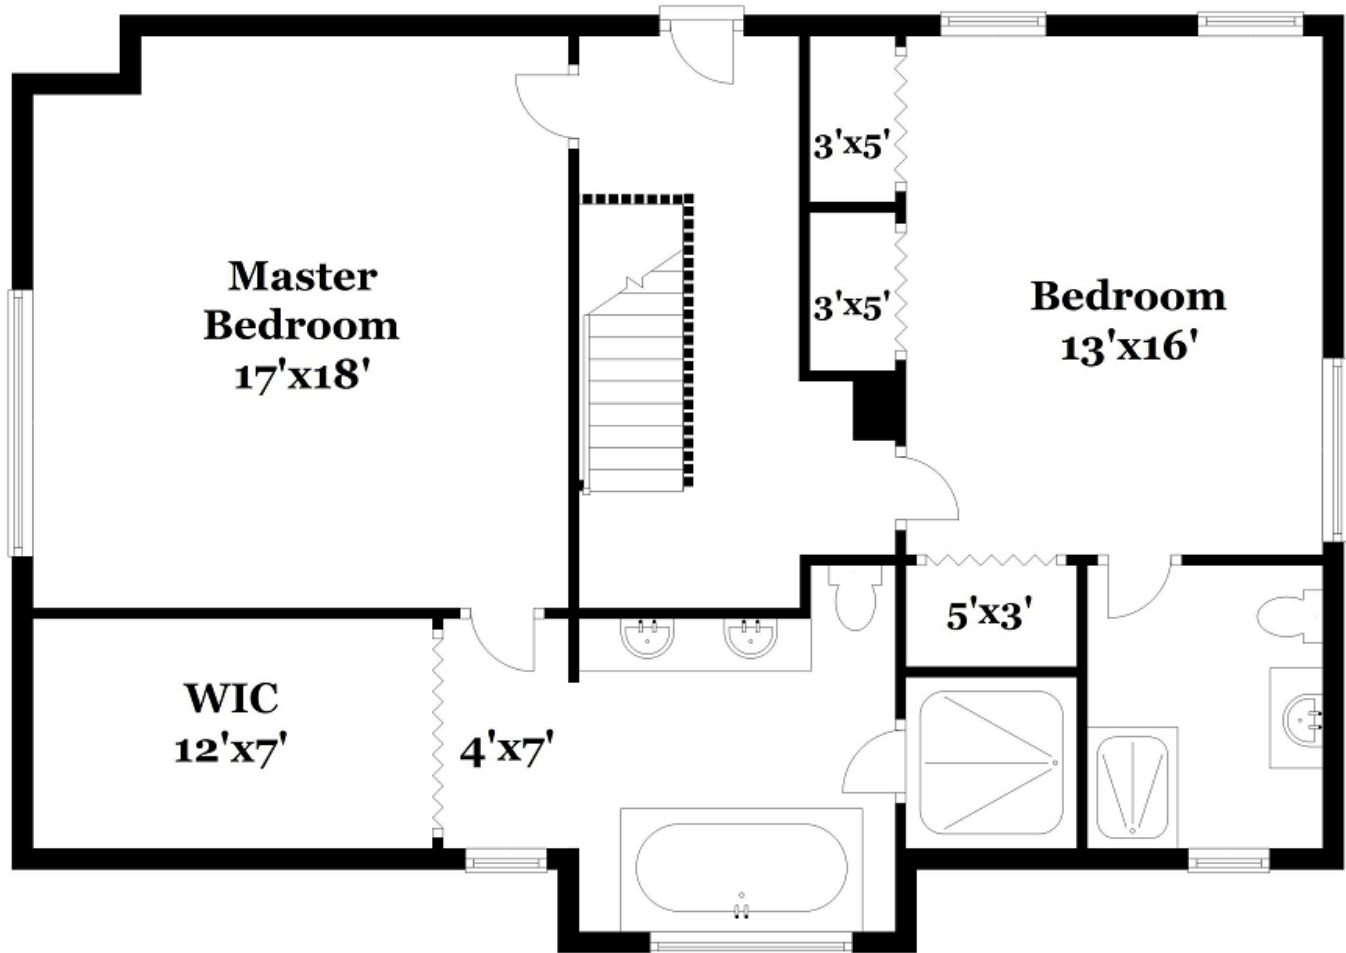

### Floor Description: First Floor

All measurements are approximate and not guaranteed. This illustration is provided for marketing and convenience only. All information should be verified independently. © PlanOmatic

This floor plan illustration is an approximation of existing structures and features and is provided for convenience only with the permission of the seller. All measurements are approximate. The Mark Seiden Real Estate Team and the seller do not guarantee these measurements to be exact or to scale. Buyer should confirm measurements using their own sources.

Property Floor-plan

Address: 143 Midland Ave., Tarrytown, NY 10591

Floor Description: Second Floor

All measurements are approximate and not guaranteed. This illustration is provided for marketing and convenience only. All information should be verified independently. © PlanOmatic