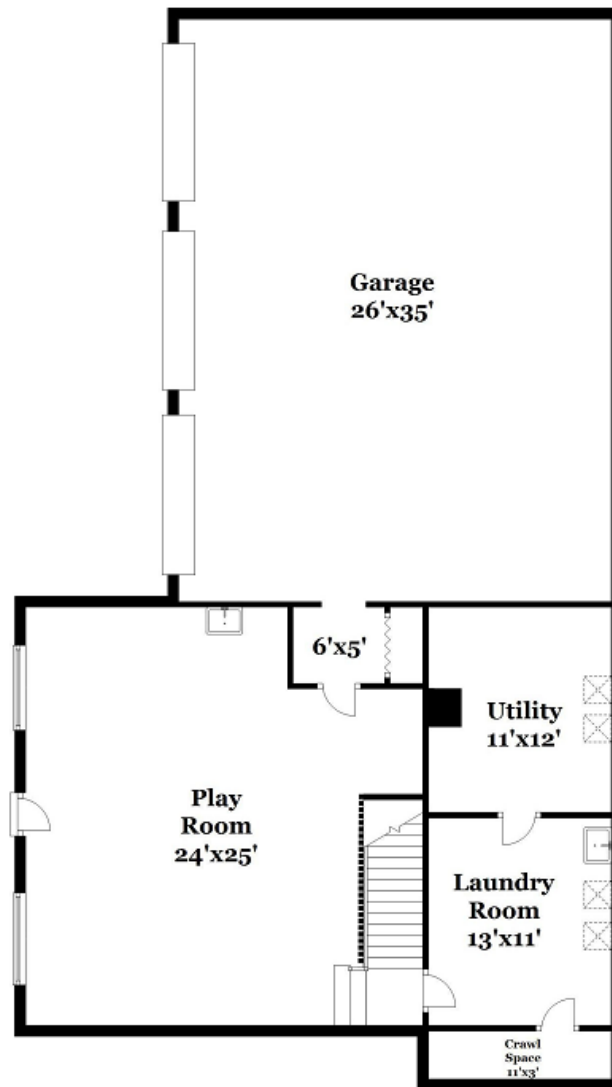

This floor plan illustration is an approximation of existing structures and features and is provided for convenience only with the permission of the seller. All measurements are approximate. The Mark Seiden Real Estate Team and the seller do not guarantee these measurements to be exact or to scale. Buyer should confirm measurements using their own sources.

Property Floor-plan

Address: 143 Midland Ave., Tarrytown, NY 10591

Floor Description: Third Floor

All measurements are approximate and not guaranteed. This illustration is provided for marketing and convenience only. All information should be verified independently. © PlanOmatic

### Floor Description: Basement

All measurements are approximate and not guaranteed. This illustration is provided for marketing and convenience only. All information should be verified independently. © PlanOmatic